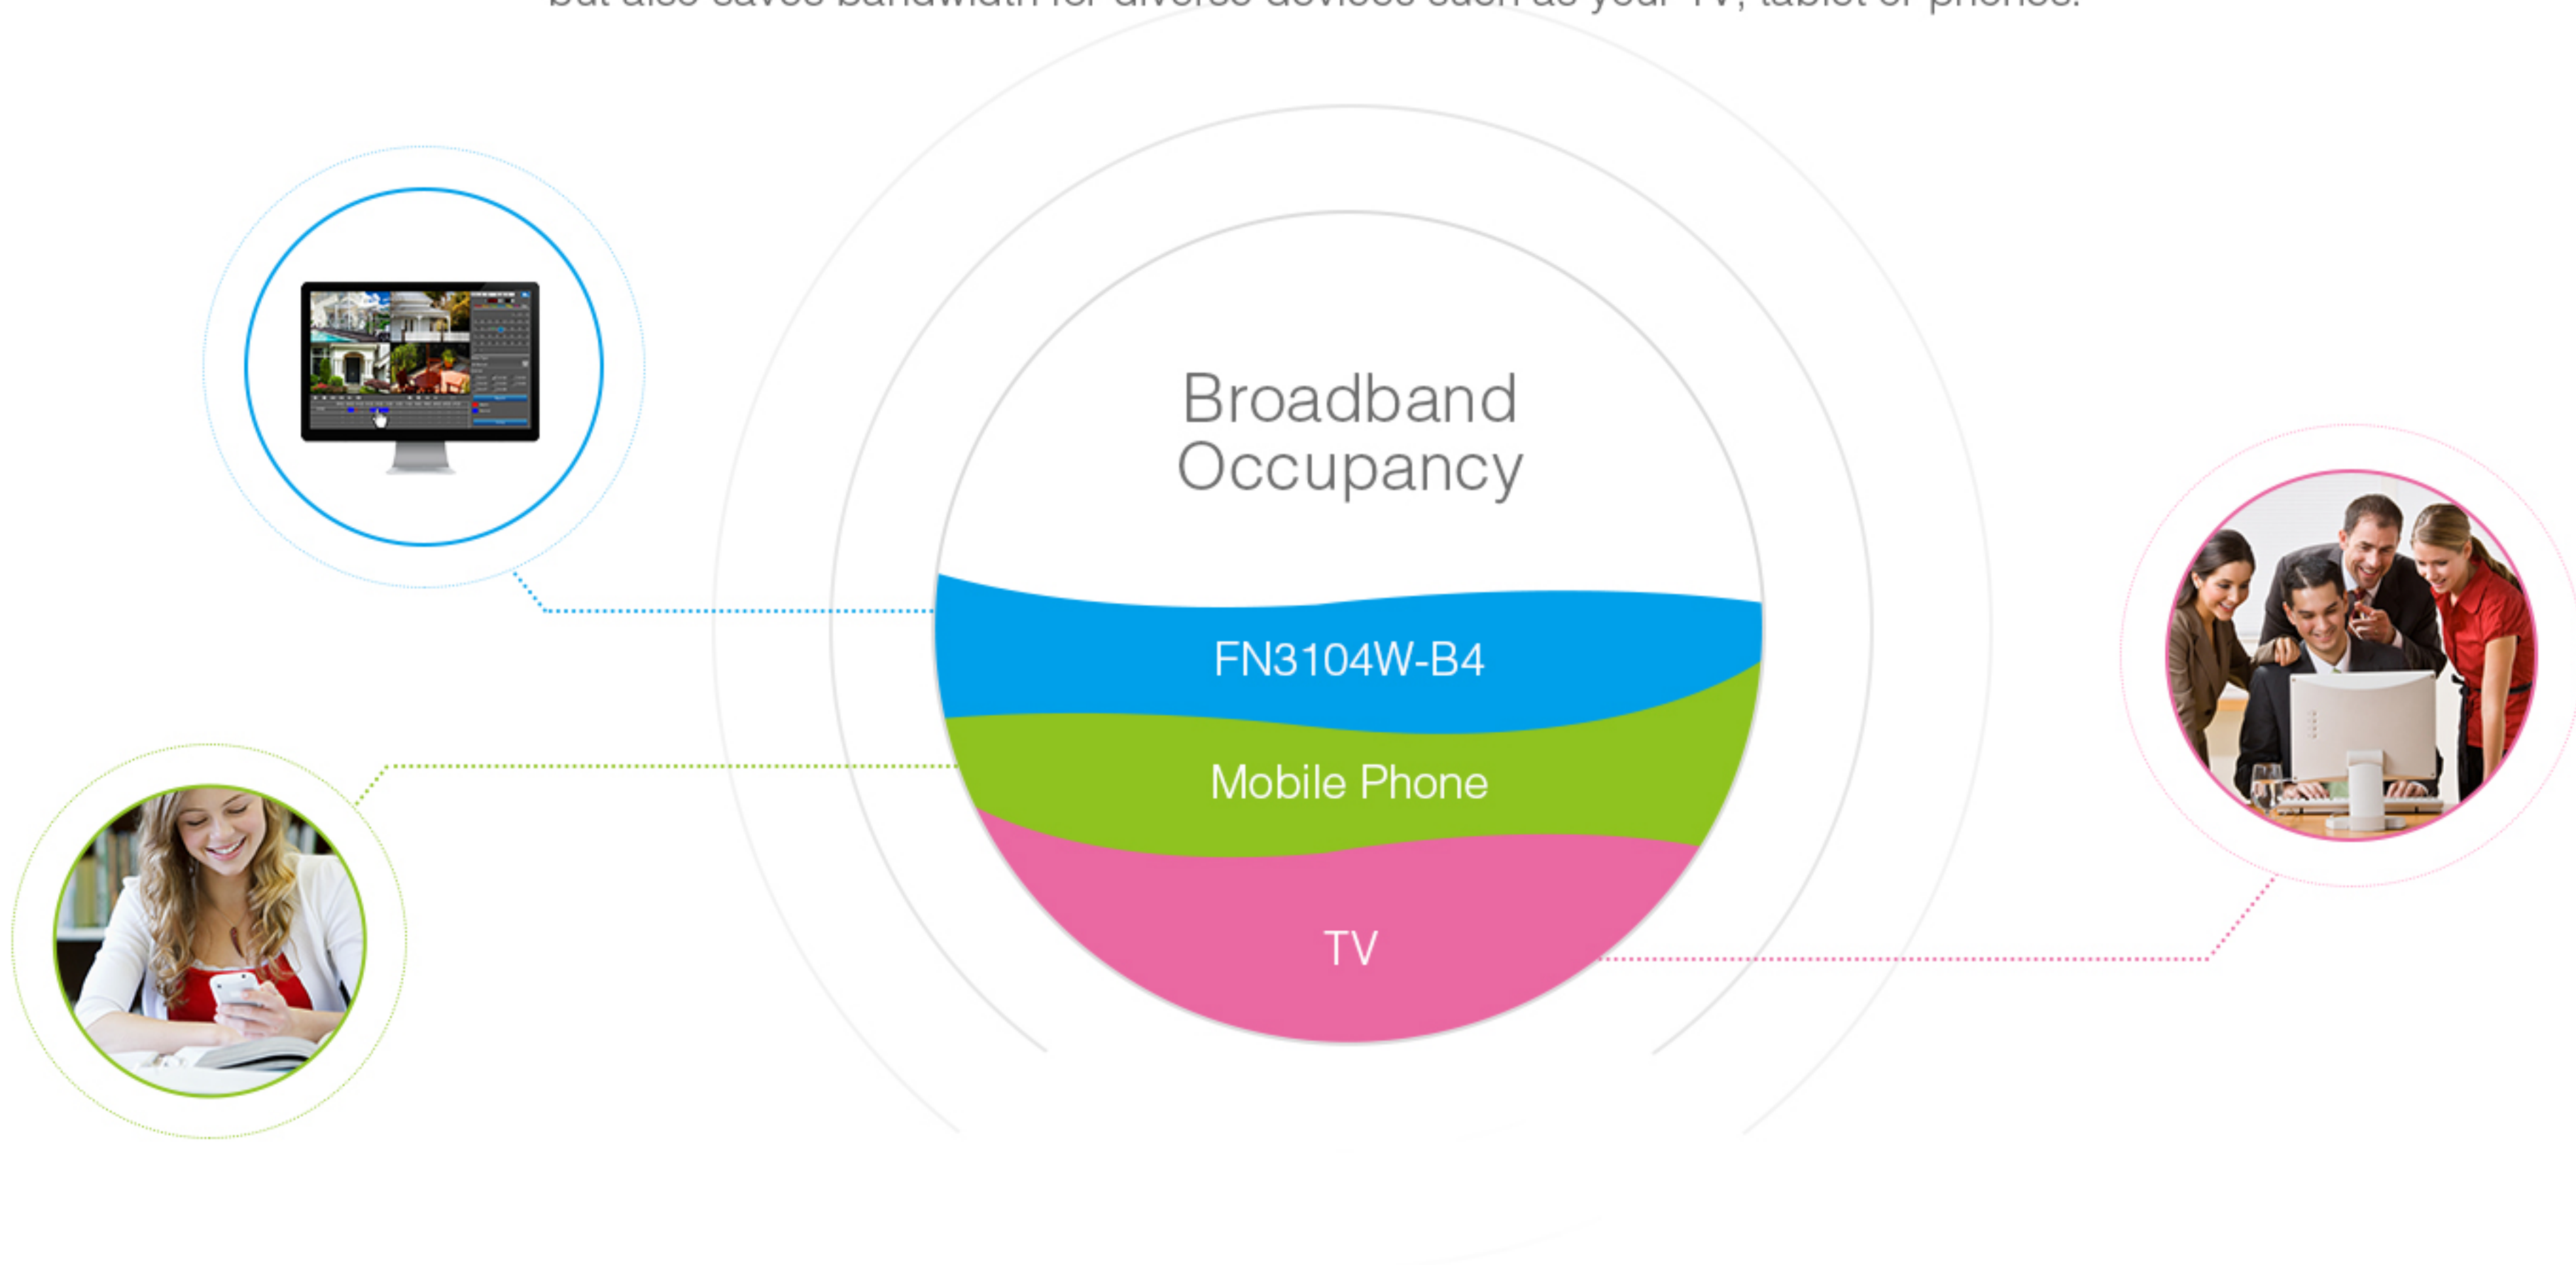

Automatic channel picking for sustained WiFi speeds

WiFi speeds are a vexing problem in a lot of situations. This security system can automatically select the best channel to get you more stable network connection and boost your WiFi speed.

In open space up to
360 ft
(110 meters)

Tips: Please notice that the wireless signal distance is obtained in test environment without interference.

Bandwidth-friendly streaming for optimum viewing experience

Adaptive streaming technology not only enables the optimum streaming video viewing experience, but also saves bandwidth for diverse devices such as your TV, tablet or phones.

Multiple Access for Local and Remote Viewing

1TB hard drive for 14-day video history

Wanna figure out what happened in the past? One 1TB hard drive is pre-installed for 24/7 recording and you can play back the video history within the past 14 days to make more confident judgments.