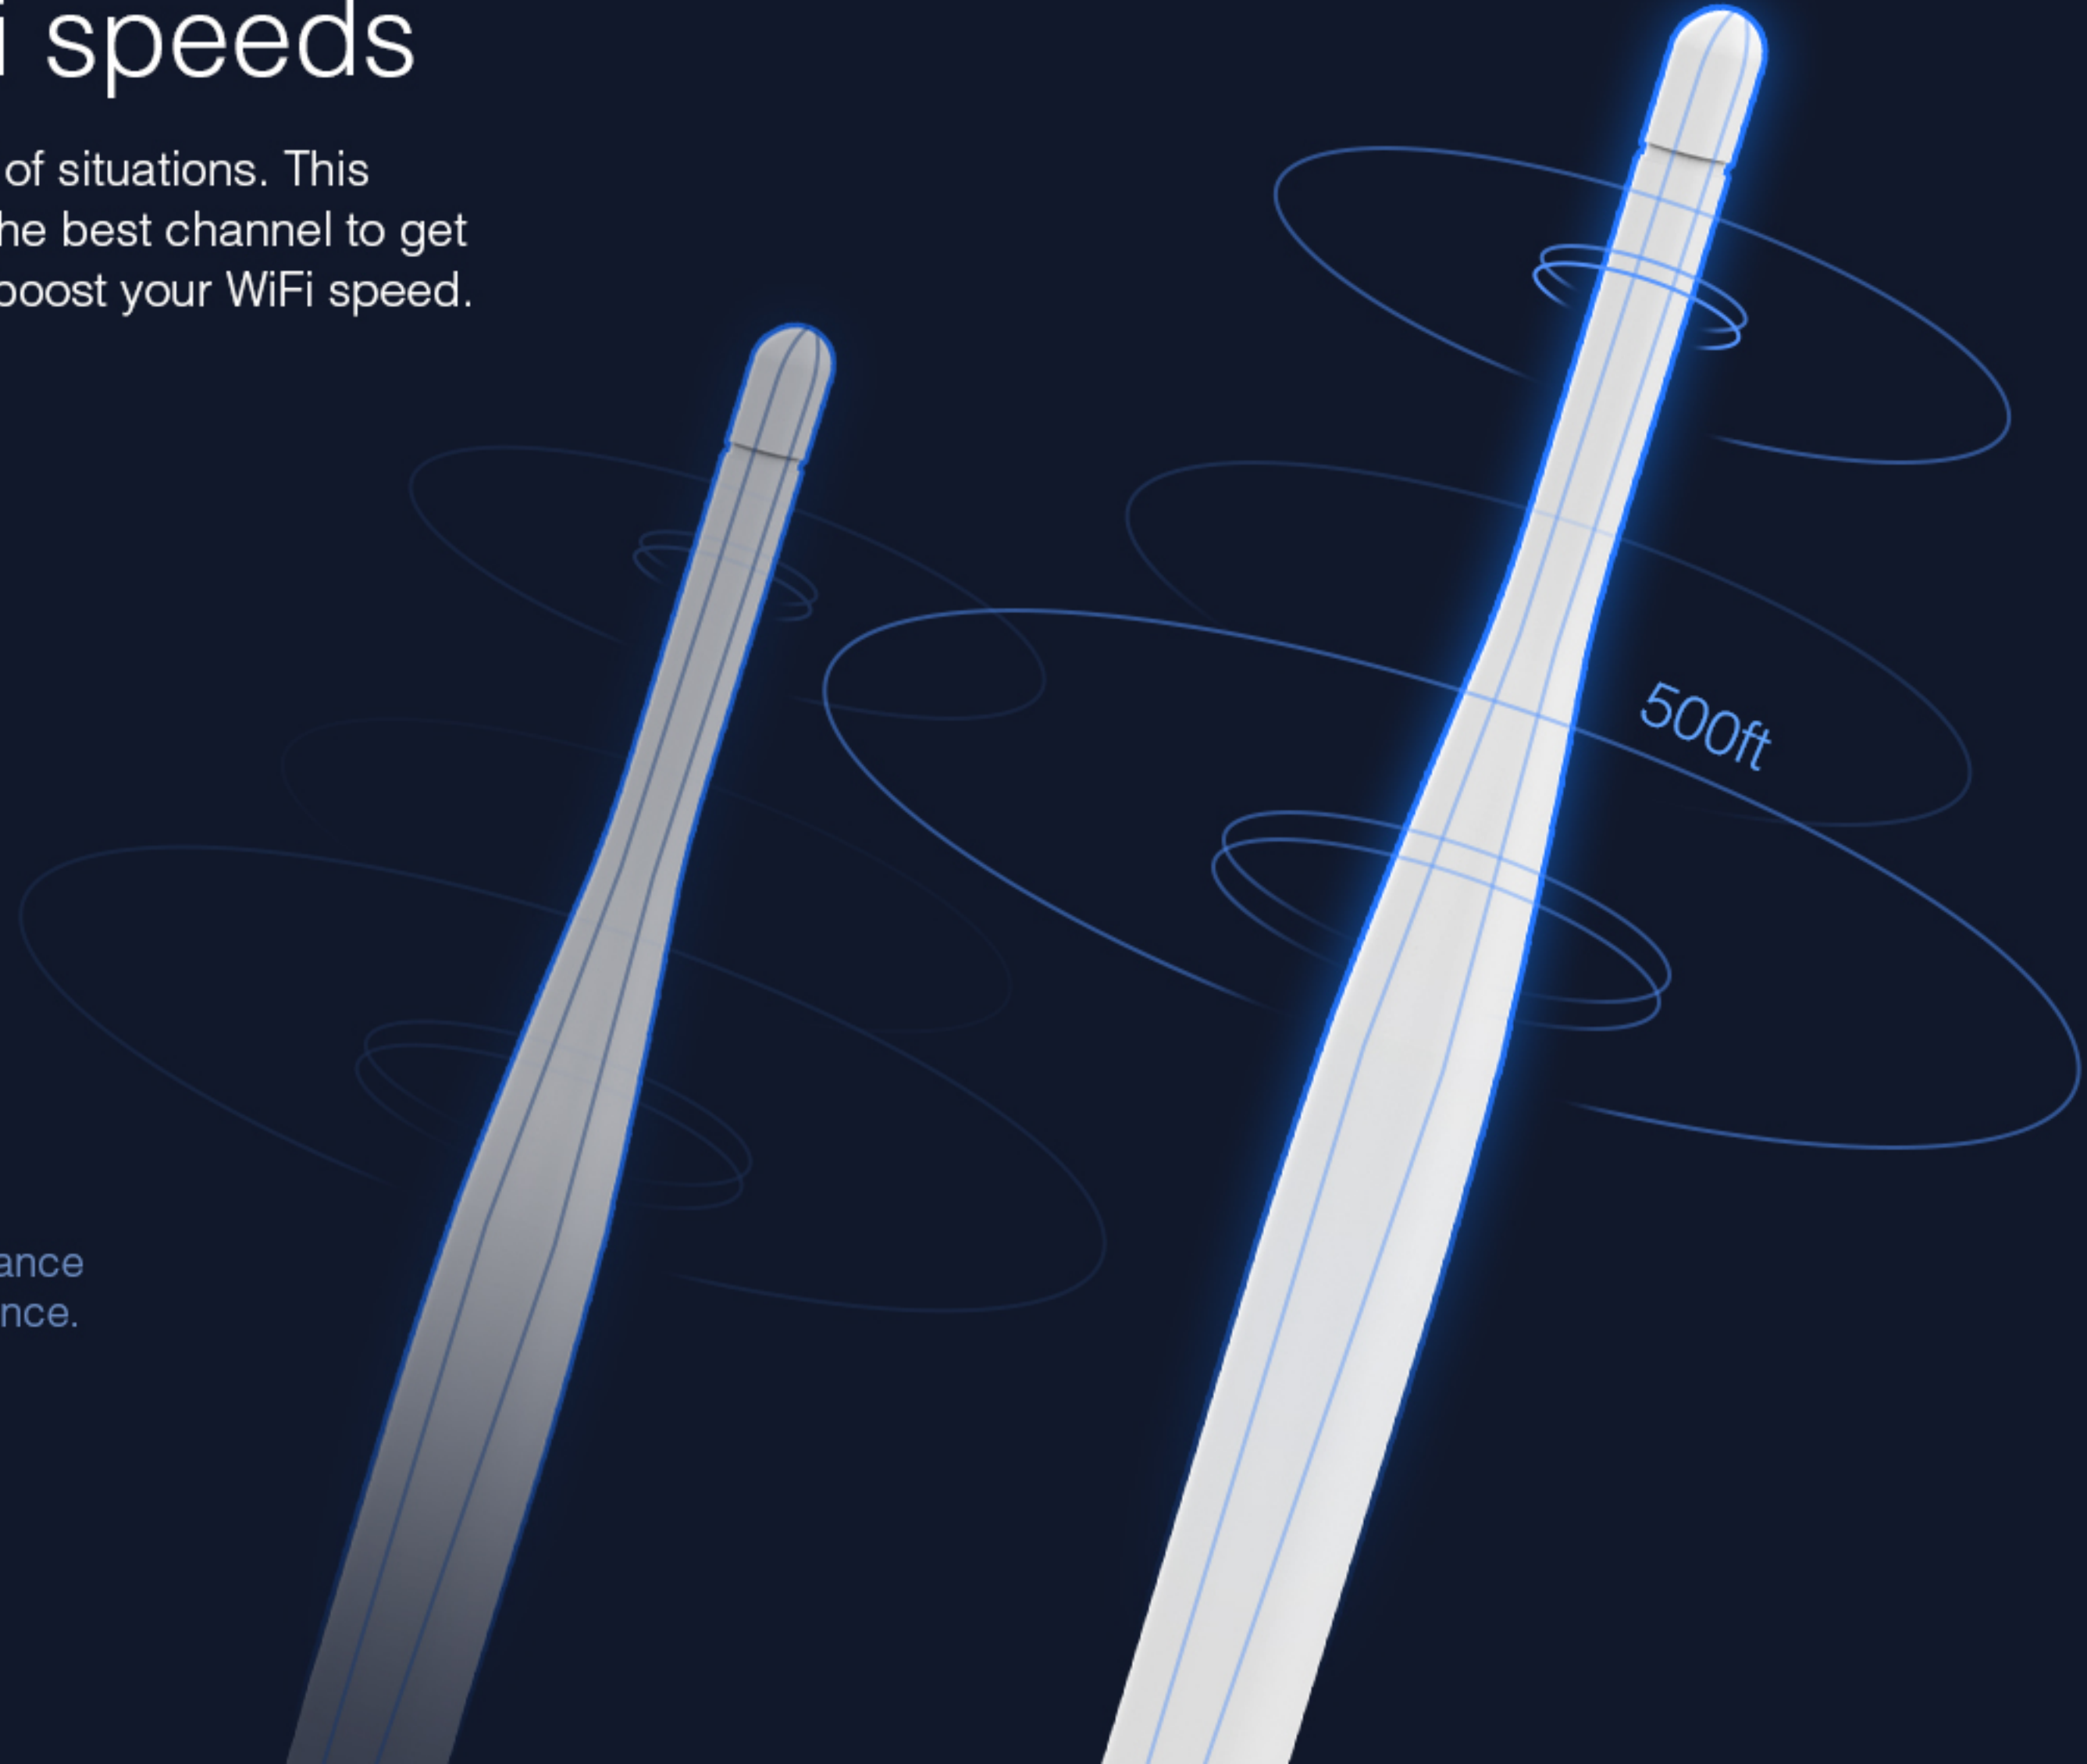

Automatic channel picking for sustained WiFi speeds

WiFi speeds are a vexing problem in a lot of situations. This security system can automatically select the best channel to get you more stable network connection and boost your WiFi speed.

In open space up to
360 ft
(110 meters)

Tips: Please notice that the wireless signal distance is obtained in test environment without interference.