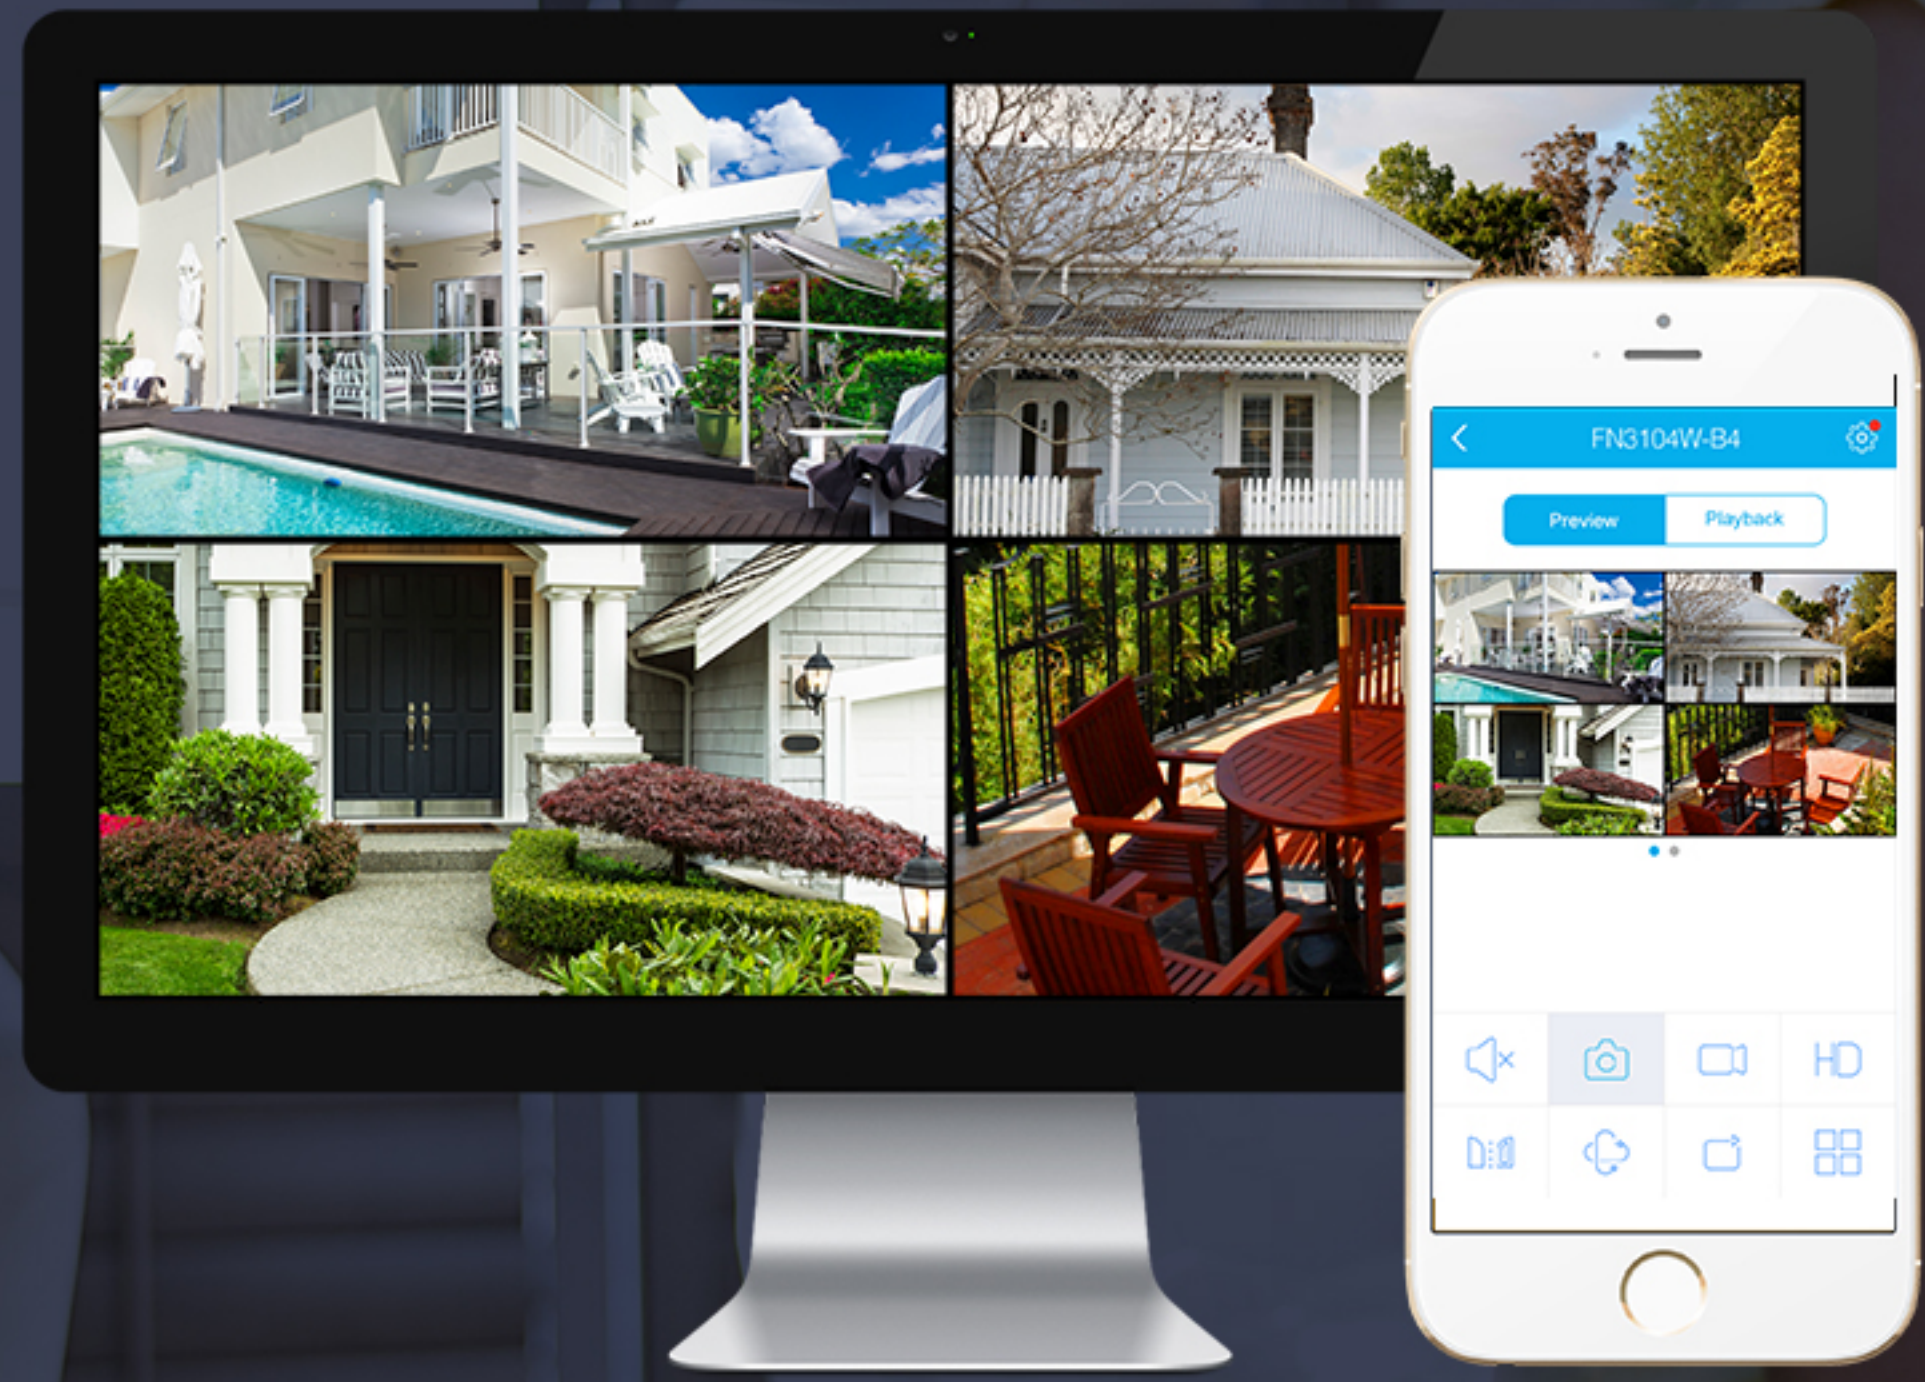

View and control your security system locally by connecting it to a monitor, or via major browsers such as IE, Firefox and Safari, or via iOS & Android App on mobile devices remotely.

APP
(iOS & Android)